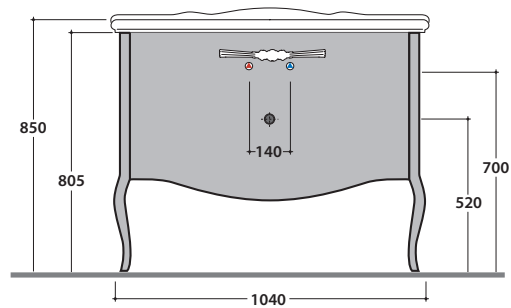

Cod. **PS110RN**

Black oak finish

Cod. **PS110RB**

White oak finish

Maximum encumbrance with open drawer mm. 860

Floor-mounted base 102.58 h81,5 cm for basin PA022, 1 drawer. Weight 27 Kg