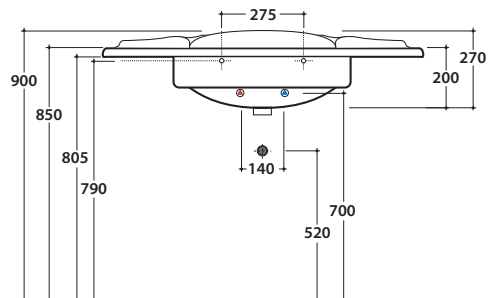

PAESTUM BASIN PA022BI

CE EN 14688:2015

GLOBO

Ceramic antibacterial effect
BATAFORM®

Glazed product with
CERASLIDE®

Cod. **PA022BI**

Basin 110.60 h27 cm. Wall-hung installation, on ceramic legs installation or on base.
Fixing kit included. Weight 35Kg

Cod. **PAPC22**

Brass chromium-plated towel rail. Weight 2,2 Kg

Cod. **PA094**

Old-looking metal towel rail. Weight 4,5 Kg

Cod. **PA075**

Ceramic leg for PA022
or PA056. Weight 9 Kg

Cod. **FI012BI**

Push open valve drain with ceramic top for basins with overflow. Weight 0,5 Kg

Cod. **FI012CR**

Push open chromed valve drain for basins with overflow. Weight 0,5 Kg

PAESTUM BASIN PA022BI

CE EN 14688:2015

GLOBO

Cod. **PASC22**

Brass chromium-plated wall-hung structure 108.62 h47 cm for basin PA022. Weight 11 Kg

CE EN 14688:2015

GLOBO

Cod. **PA036**

Old looking metal floor-mounted structure 103.61 h81 cm for basin PA022. Weight 9 Kg

Cod. **PS110FO**

Gold-leaf finish

Cod. **PS110FA**

Silver-leaf finish