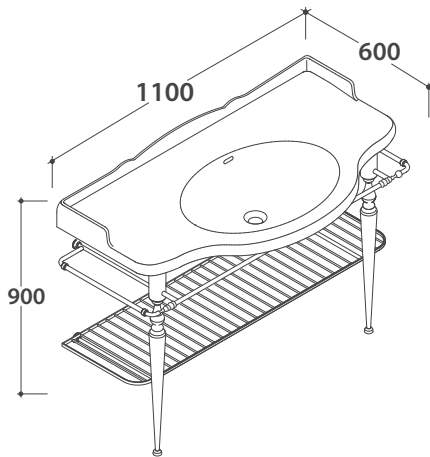

Cod. **PAPC22**

Brass chromium-plated towel rail. Weight 2,2 Kg

Cod. **PA094**

Old-looking metal towel rail. Weight 4,5 Kg

Cod. **PA075**

Ceramic leg for PA022
or PA056. Weight 9 Kg

Cod. **FI012BI**

Push open valve drain with ceramic top for basins with overflow. Weight 0,5 Kg

Cod. **FI012CR**

Push open chromed valve drain for basins with overflow. Weight 0,5 Kg

PAESTUM BASIN PA022BI

CE EN 14688:2015

GLOBO

Cod. **PASC22**

Brass chromium-plated wall-hung structure 108.62 h47 cm for basin PA022. Weight 11 Kg

Cod. **PATC22**

Brass chromium-plated floor-mounted structure 105.59 h83 cm for basin PA022. Weight 13 Kg

Cod. **PA037**

Old looking metal wall-hung structure 103.61 h56 cm for basin PA022. Weight 9 Kg

PAESTUM BASIN PA022BI