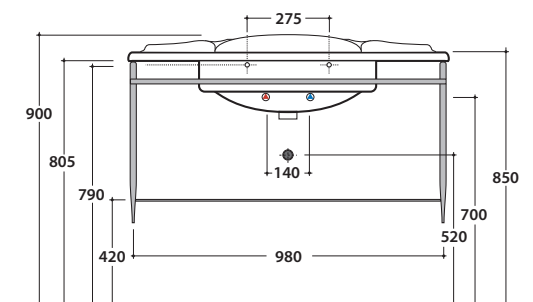

Cod. **PAPC22**

Brass chromium-plated towel rail. Weight 2,2 Kg

Cod. **PA094**

Old-looking metal towel rail. Weight 4,5 Kg

Cod. **PA075**

Ceramic leg for PA022
or PA056. Weight 9 Kg

Cod. **FI012BI**

Push open valve drain with ceramic top for basins with overflow. Weight 0,5 Kg

Cod. **FI012CR**

Push open chromed valve drain for basins with overflow. Weight 0,5 Kg

PAESTUM BASIN PA022BI

CE EN 14688:2015

GLOBO

Cod. **PASC22**

Brass chromium-plated wall-hung structure 108.62 h47 cm for basin PA022. Weight 11 Kg

Cod. **PATC22**

Brass chromium-plated floor-mounted structure 105.59 h83 cm for basin PA022. Weight 13 Kg

Cod. **PA037**

Old looking metal wall-hung structure 103.61 h56 cm for basin PA022. Weight 9 Kg

PAESTUM BASIN PA022BI

CE EN 14688:2015

GLOBO

Cod. **PA036**

Old looking metal floor-mounted structure 103.61 h81 cm for basin PA022. Weight 9 Kg

Cod. **PS110FO**

Gold-leaf finish

Cod. **PS110FA**

Silver-leaf finish