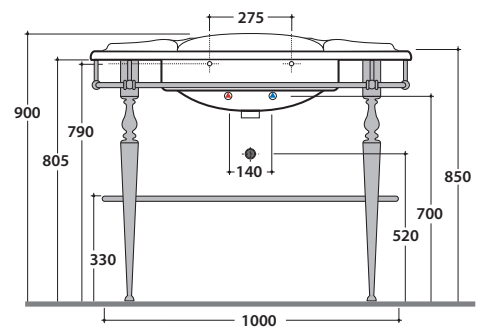

Cod. **PAPC22**

Brass chromium-plated towel rail. Weight 2,2 Kg

Cod. **PA094**

Old-looking metal towel rail. Weight 4,5 Kg

Cod. **PA075**

Ceramic leg for PA022
or PA056. Weight 9 Kg

Cod. **FI012BI**

Push open valve drain with ceramic top for basins with overflow. Weight 0,5 Kg

Cod. **FI012CR**

Push open chromed valve drain for basins with overflow. Weight 0,5 Kg

PAESTUM BASIN PA022BI

CE EN 14688:2015

GLOBO

Cod. **PASC22**

Brass chromium-plated wall-hung structure 108.62 h47 cm for basin PA022. Weight 11 Kg

Cod. **PATC22**

Brass chromium-plated floor-mounted structure 105.59 h83 cm for basin PA022. Weight 13 Kg

Cod. **PA037**

Old looking metal wall-hung structure 103.61 h56 cm for basin PA022. Weight 9 Kg

PAESTUM BASIN PA022BI

CE EN 14688:2015

GLOBO

Cod. **PA036**

Old looking metal floor-mounted structure 103.61 h81 cm for basin PA022. Weight 9 Kg

Cod. **PS110FO**

Gold-leaf finish

Cod. **PS110FA**

Silver-leaf finish