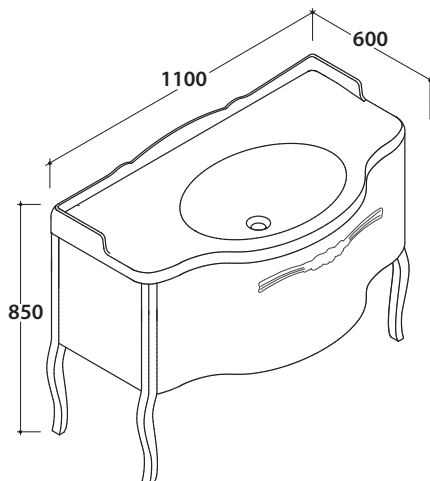

CE EN 14688:2015

GLOBO

Cod. **PA036**

Old looking metal floor-mounted structure 103.61 h81 cm for basin PA022. Weight 9 Kg

Cod. **PS110FO**

Gold-leaf finish

Cod. **PS110FA**

Silver-leaf finish

Cod. **PS110RN**

Black oak finish

Cod. **PS110RB**

White oak finish

Maximum encumbrance with open drawer mm. 860

Floor-mounted base 102.58 h81,5 cm for basin PA022, 1 drawer. Weight 27 Kg