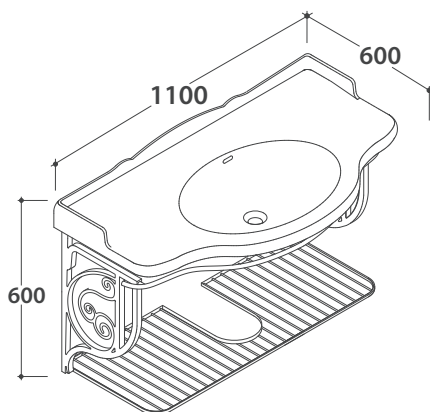

PAESTUM BASIN PA022BI

CE EN 14688:2015

GLOBO

Ceramic antibacterial effect
BATAFORM®

Glazed product with
CERASLIDE®

Cod. **PA022BI**

Basin 110.60 h27 cm. Wall-hung installation, on ceramic legs installation or on base.
Fixing kit included. Weight 35Kg

Cod. **PAPC22**

Brass chromium-plated towel rail. Weight 2,2 Kg

Cod. **PA094**

Old-looking metal towel rail. Weight 4,5 Kg

Cod. **PA075**

Ceramic leg for PA022
or PA056. Weight 9 Kg

Cod. **FI012BI**

Push open valve drain with ceramic top for basins with overflow. Weight 0,5 Kg

Cod. **FI012CR**

Push open chromed valve drain for basins with overflow. Weight 0,5 Kg

PAESTUM BASIN PA022BI

CE EN 14688:2015

GLOBO

Cod. **PASC22**

Brass chromium-plated wall-hung structure 108.62 h47 cm for basin PA022. Weight 11 Kg

Cod. **PATC22**

Brass chromium-plated floor-mounted structure 105.59 h83 cm for basin PA022. Weight 13 Kg

Cod. **PA037**

Old looking metal wall-hung structure 103.61 h56 cm for basin PA022. Weight 9 Kg

PAESTUM BASIN PA022BI