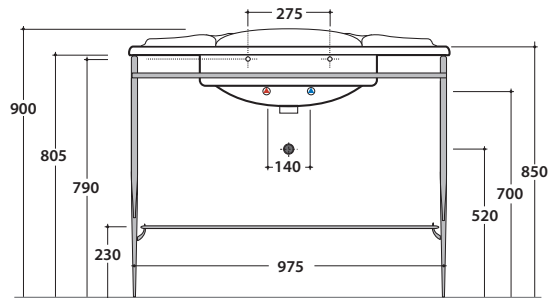

Cod. **PATC22**

Brass chromium-plated floor-mounted structure 105.59 h83 cm for basin PA022. Weight 13 Kg

Cod. **PA037**

Old looking metal wall-hung structure 103.61 h56 cm for basin PA022. Weight 9 Kg

PAESTUM BASIN PA022BI

CE EN 14688:2015

GLOBO

Cod. **PA036**

Old looking metal floor-mounted structure 103.61 h81 cm for basin PA022. Weight 9 Kg

Cod. **PS110FO**

Gold-leaf finish

Cod. **PS110FA**

Silver-leaf finish