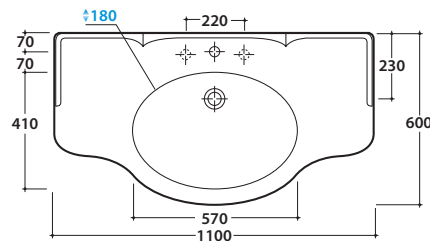

PAESTUM BASIN PA022BI

CE EN 14688:2015

GLOBO

Ceramic antibacterial effect
BATAFORM®

Glazed product with
CERASLIDE®

Cod. **PA022BI**

Basin 110.60 h27 cm. Wall-hung installation, on ceramic legs installation or on base.
Fixing kit included. Weight 35Kg

Cod. **PAPC22**

Brass chromium-plated towel rail. Weight 2,2 Kg

Cod. **PA094**

Old-looking metal towel rail. Weight 4,5 Kg

Cod. **PA075**

Ceramic leg for PA022
or PA056. Weight 9 Kg

Cod. **FI012BI**

Push open valve drain with ceramic top for basins with overflow. Weight 0,5 Kg

CE EN 14688:2015

GLOBO

Cod. **PA036**

Old looking metal floor-mounted structure 103.61 h81 cm for basin PA022. Weight 9 Kg

Cod. **PS110FO**

Gold-leaf finish

Cod. **PS110FA**

Silver-leaf finish

Cod. **PS110RN**

Black oak finish

Cod. **PS110RB**

White oak finish

Maximum encumbrance with open drawer mm. 860

Floor-mounted base 102.58 h81,5 cm for basin PA022, 1 drawer. Weight 27 Kg