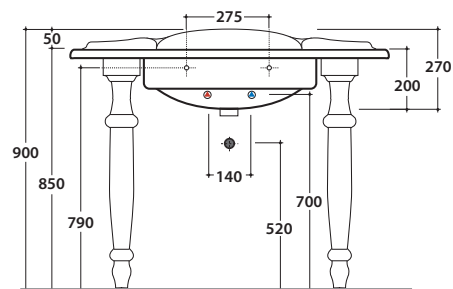

PAESTUM BASIN PA022BI

CE EN 14688:2015

GLOBO

Ceramic antibacterial effect
BATAFORM®

Glazed product with
CERASLIDE®

Cod. **PA022BI**

Basin 110.60 h27 cm. Wall-hung installation, on ceramic legs installation or on base.
Fixing kit included. Weight 35Kg

Cod. **PAPC22**

Brass chromium-plated towel rail. Weight 2,2 Kg

Cod. **PA094**

Old-looking metal towel rail. Weight 4,5 Kg

Cod. **PA075**

Ceramic leg for PA022
or PA056. Weight 9 Kg

Cod. **FI012BI**

Push open valve drain with ceramic top for basins with overflow. Weight 0,5 Kg

Cod. **FI012CR**

Push open chromed valve drain for basins with overflow. Weight 0,5 Kg

PAESTUM BASIN PA022BI

CE EN 14688:2015

GLOBO

Cod. **PASC22**

Brass chromium-plated wall-hung structure 108.62 h47 cm for basin PA022. Weight 11 Kg

Cod. **PATC22**

Brass chromium-plated floor-mounted structure 105.59 h83 cm for basin PA022. Weight 13 Kg

Cod. **PA037**

Old looking metal wall-hung structure 103.61 h56 cm for basin PA022. Weight 9 Kg

PAESTUM BASIN PA022BI