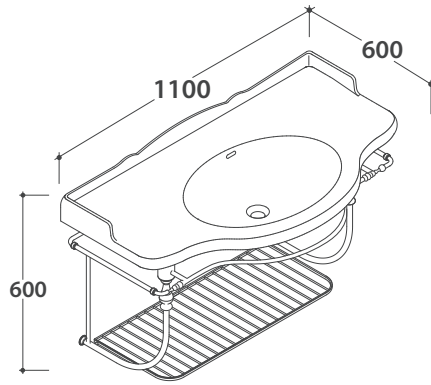

PAESTUM BASIN PA022BI

CE EN 14688:2015

GLOBO

Ceramic antibacterial effect
BATAFORM®

Glazed product with
CERASLIDE®

Cod. **PA022BI**

Basin 110.60 h27 cm. Wall-hung installation, on ceramic legs installation or on base.
Fixing kit included. Weight 35Kg

Cod. **PAPC22**

Brass chromium-plated towel rail. Weight 2,2 Kg

Cod. **PA094**

Old-looking metal towel rail. Weight 4,5 Kg

Cod. **PA075**

Ceramic leg for PA022
or PA056. Weight 9 Kg

Cod. **FI012BI**

Push open valve drain with ceramic top for basins with overflow. Weight 0,5 Kg

Cod. **FI012CR**

Push open chromed valve drain for basins with overflow. Weight 0,5 Kg

PAESTUM BASIN PA022BI

CE EN 14688:2015

GLOBO

Cod. **PASC22**

Brass chromium-plated wall-hung structure 108.62 h47 cm for basin PA022. Weight 11 Kg