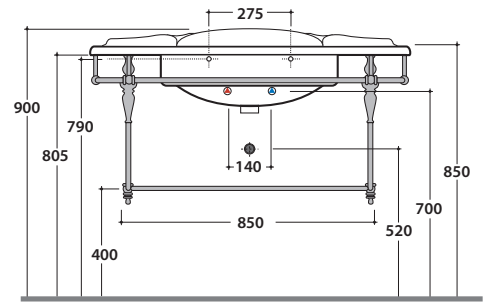

PAESTUM BASIN PA022BI

CE EN 14688:2015

GLOBO

Ceramic antibacterial effect
BATAFORM®

Glazed product with
CERASLIDE®

Cod. **PA022BI**

Basin 110.60 h27 cm. Wall-hung installation, on ceramic legs installation or on base.
Fixing kit included. Weight 35Kg

Cod. **PAPC22**

Brass chromium-plated towel rail. Weight 2,2 Kg

Cod. **PA094**

Old-looking metal towel rail. Weight 4,5 Kg

Cod. **PA075**

Ceramic leg for PA022
or PA056. Weight 9 Kg

Cod. **FI012BI**

Push open valve drain with ceramic top for basins with overflow. Weight 0,5 Kg

Cod. **FI012CR**

Push open chromed valve drain for basins with overflow. Weight 0,5 Kg

PAESTUM BASIN PA022BI

CE EN 14688:2015

GLOBO

Cod. **PASC22**

Brass chromium-plated wall-hung structure 108.62 h47 cm for basin PA022. Weight 11 Kg

Cod. **PATC22**

Brass chromium-plated floor-mounted structure 105.59 h83 cm for basin PA022. Weight 13 Kg

Cod. **PA037**

Old looking metal wall-hung structure 103.61 h56 cm for basin PA022. Weight 9 Kg

PAESTUM BASIN PA022BI