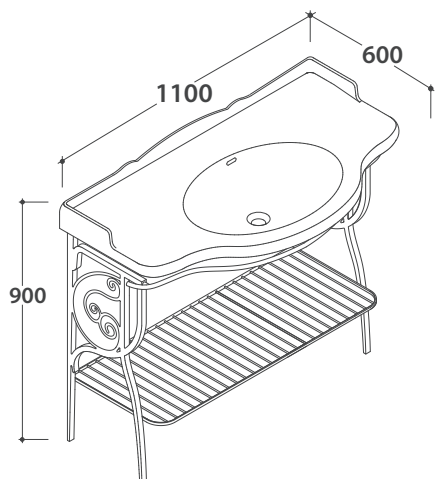

Cod. **FI012CR**

Push open chromed valve drain for basins with overflow. Weight 0,5 Kg

PAESTUM BASIN PA022BI

CE EN 14688:2015

GLOBO

Cod. **PASC22**

Brass chromium-plated wall-hung structure 108.62 h47 cm for basin PA022. Weight 11 Kg

Cod. **PATC22**

Brass chromium-plated floor-mounted structure 105.59 h83 cm for basin PA022. Weight 13 Kg

Cod. **PA037**

Old looking metal wall-hung structure 103.61 h56 cm for basin PA022. Weight 9 Kg

PAESTUM BASIN PA022BI

CE EN 14688:2015

GLOBO

Cod. **PA036**

Old looking metal floor-mounted structure 103.61 h81 cm for basin PA022. Weight 9 Kg

Cod. **PS110FO**

Gold-leaf finish

Cod. **PS110FA**

Silver-leaf finish