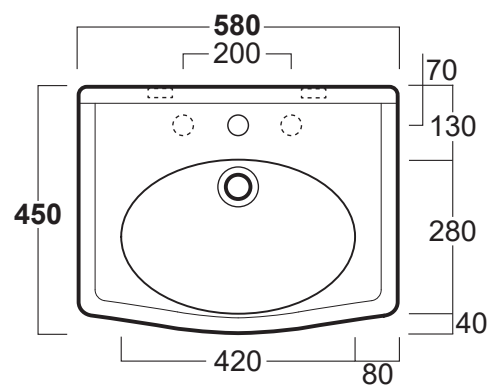

Consolle Dandy Junior

art. DA3050

- STRUTTURA / STRUCTURE:

MATERIALE / MATERIAL: ottone / brass

FINITURA / FINISH: Tutte le finiture previste in catalogo / All finishes in catalogue

- LAVABO LA01 / LA01 BASIN: