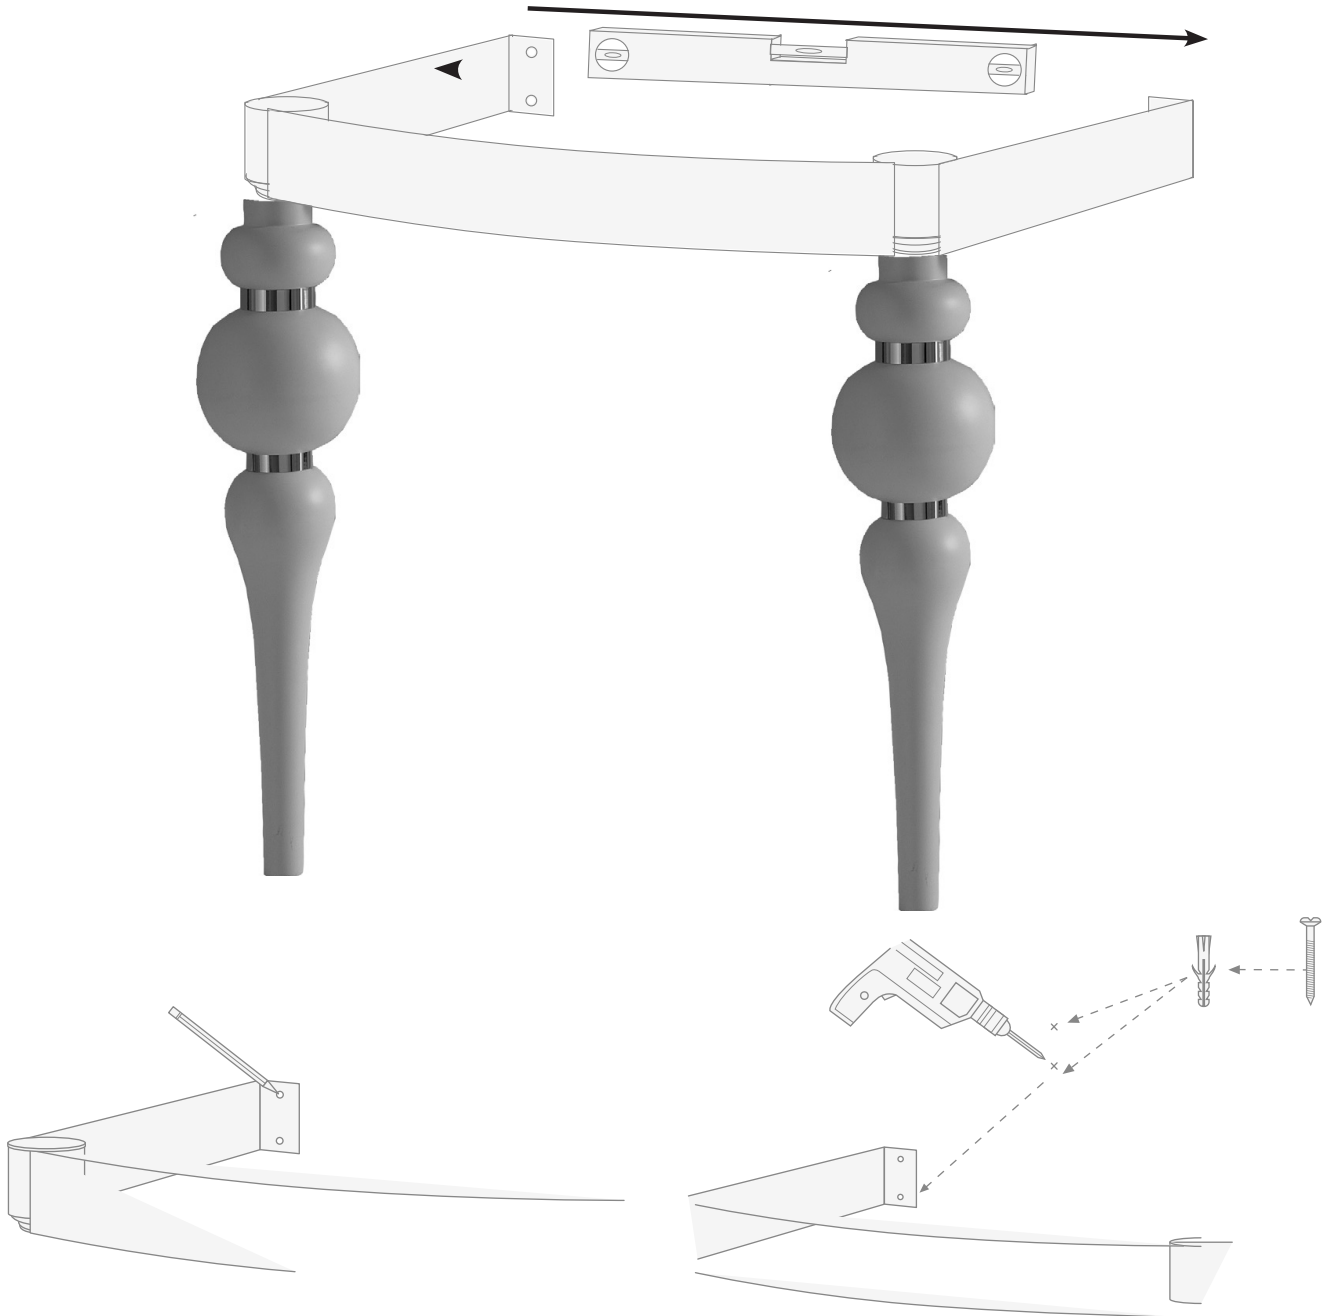

## VV3090

Put the basin on the frame and make the hydraulic connection of the trap and the tap.

- STRUTTURA / STRUCTURE:

MATERIALE / MATERIAL: ottone / brass - Legno / wood

FINITURA / FINISH: Tutte le finiture previste in catalogo / All finishes in catalogue

- LAVABO LA12 / LA12 BASIN:

MATERIALE / MATERIAL: ceramica / ceramic

FINITURA / FINISH: bianco / white