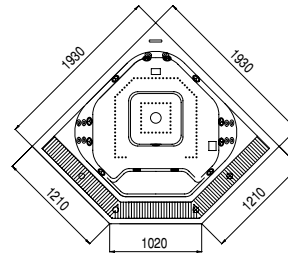

Nevada 670330

without overflow channel
без переливного канала
没有溢水槽的

Outer dimension
Внешние размеры
外形尺寸
1660 x 1660 x 970 mm

Nevada 670340

with overflow channel
с переливным каналом
有溢水槽的

Outer dimension
Внешние размеры
外形尺寸
1940 x 1940 x 1040 mm

											PG 52
Mod.	No. Nr.					HOESCH					€
A	670330	1650 x 1650	770	970	800 l	Deluxe	22	-	96	-	21306,-
A	670340	1930 x 1930	830	1030	800 l	Deluxe	22	-	96	-	24171,-

Equipment:

- One-piece tub, made of sanitary-grade acrylic (PMMA)
- Skimmer
- cartridge filter
- electric heater 3 kW
- 2 LED-RGB
- support pedestal
- control using control panel
- temperature sensors for heating
- the connections for the safety air loop are prepared at the factory. The standard safety air loop is to be mounted on site.