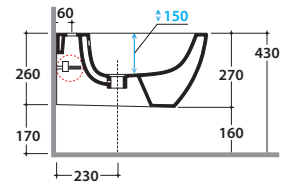

GENESIS WALL-HUNG BIDET GNS09BI

CE EN 14528:2015

GLOBO

Ceramic antibacterial effect
BATAFORM®

Glazed product with
CERASLIDE®

Bagno di Colore

Cod. **GNS09BI**

Wall-hung bidet 55.36 h27 cm. Fixing kit included. Weight 17,5 Kg

** For installation with:
Siphon "S"-140 mm
Siphon SF052- 120 mm

Cod. **FI012BI**

Push open valve drain with ceramic top for bidet. Weight 0,5 Kg

Cod. **FI012CR**

Push open chromed valve drain for bidet. Weight 0,5 Kg