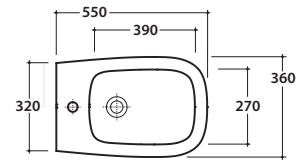

GENESIS WALL-HUNG BIDET GNS09BI

CE EN 14528:2015

GLOBO

Ceramic antibacterial effect
BATAFORM®

Glazed product with
CERASLIDE®

Bagno di Colore

Cod. **GNS09BI**

Wall-hung bidet 55.36 h27 cm. Fixing kit included. Weight 17,5 Kg

** For installation with:
Siphon "S"-140 mm
Siphon SF052- 120 mm

Cod. **FI012BI**

Push open valve drain with ceramic top for bidet. Weight 0,5 Kg

Cod. **FI012CR**

Push open chromed valve drain for bidet. Weight 0,5 Kg