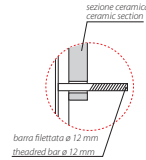

GENESIS WALL-HUNG BIDET GNS09BI

CE EN 14528:2015

GLOBO

Ceramic antibacterial effect
BATAFORM®

Glazed product with
CERASLIDE®

Bagno di Colore

Cod. **GNS09BI**

Wall-hung bidet 55.36 h27 cm. Fixing kit included. Weight 17,5 Kg

** For installation with:
Siphon "S"-140 mm
Siphon SF052- 120 mm

Cod. **FI012BI**

Push open valve drain with ceramic top for bidet. Weight 0,5 Kg

Cod. **FI012CR**

Push open chromed valve drain for bidet. Weight 0,5 Kg