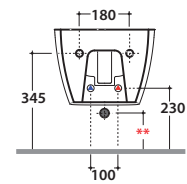

GENESIS WALL-HUNG BIDET GNS09BI

CE EN 14528:2015

GLOBO

Ceramic antibacterial effect
BATAFORM®

Glazed product with
CERASLIDE®

Bagno di Colore

Cod. **GNS09BI**

Wall-hung bidet 55.36 h27 cm. Fixing kit included. Weight 17,5 Kg

** For installation with:
Siphon "S"-140 mm
Siphon SF052- 120 mm

Cod. **FI012BI**

Push open valve drain with ceramic top for bidet. Weight 0,5 Kg

Cod. **FI012CR**

Push open chromed valve drain for bidet. Weight 0,5 Kg