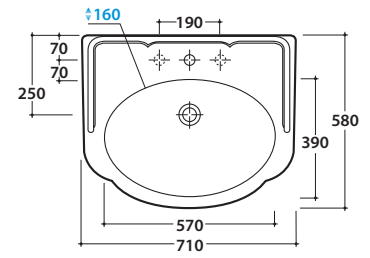

PAESTUM BASE A TERRA PS071RB

GLOBO

Cod. **PS071RB**

Rovere BIANCO
White oak finish

Base a terra 69.56 h80 cm per lavabo PA006, 1 cassetto. Peso 21 Kg
Floor-mounted base 69.56 h80 cm for basin PA006, 1 drawer. Weight 21 Kg

Ingombro massimo con cassetto aperto mm. 970
Maximum encumbrance with open drawer mm. 970