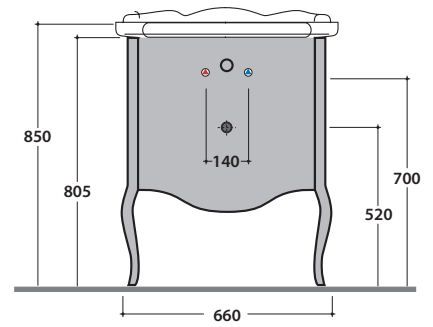

PAESTUM BASE A TERRA PS071RB

GLOBO

Cod. **PS071RB**

Rovere BIANCO
White oak finish

Base a terra 69.56 h80 cm per lavabo PA006, 1 cassetto. Peso 21 Kg
Floor-mounted base 69.56 h80 cm for basin PA006, 1 drawer. Weight 21 Kg

Ingombro massimo con cassetto aperto mm. 970
Maximum encumbrance with open drawer mm. 970