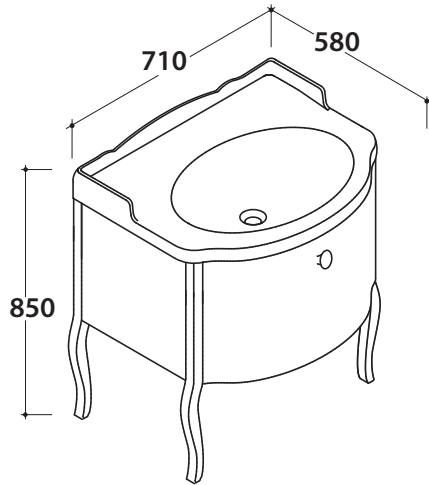

PAESTUM BASE A TERRA PS071RB

GLOBO

Cod. **PS071RB**

Rovere BIANCO
White oak finish

Base a terra 69.56 h80 cm per lavabo PA006, 1 cassetto. Peso 21 Kg
Floor-mounted base 69.56 h80 cm for basin PA006, 1 drawer. Weight 21 Kg

Ingombro massimo con cassetto aperto mm. 970
Maximum encumbrance with open drawer mm. 970